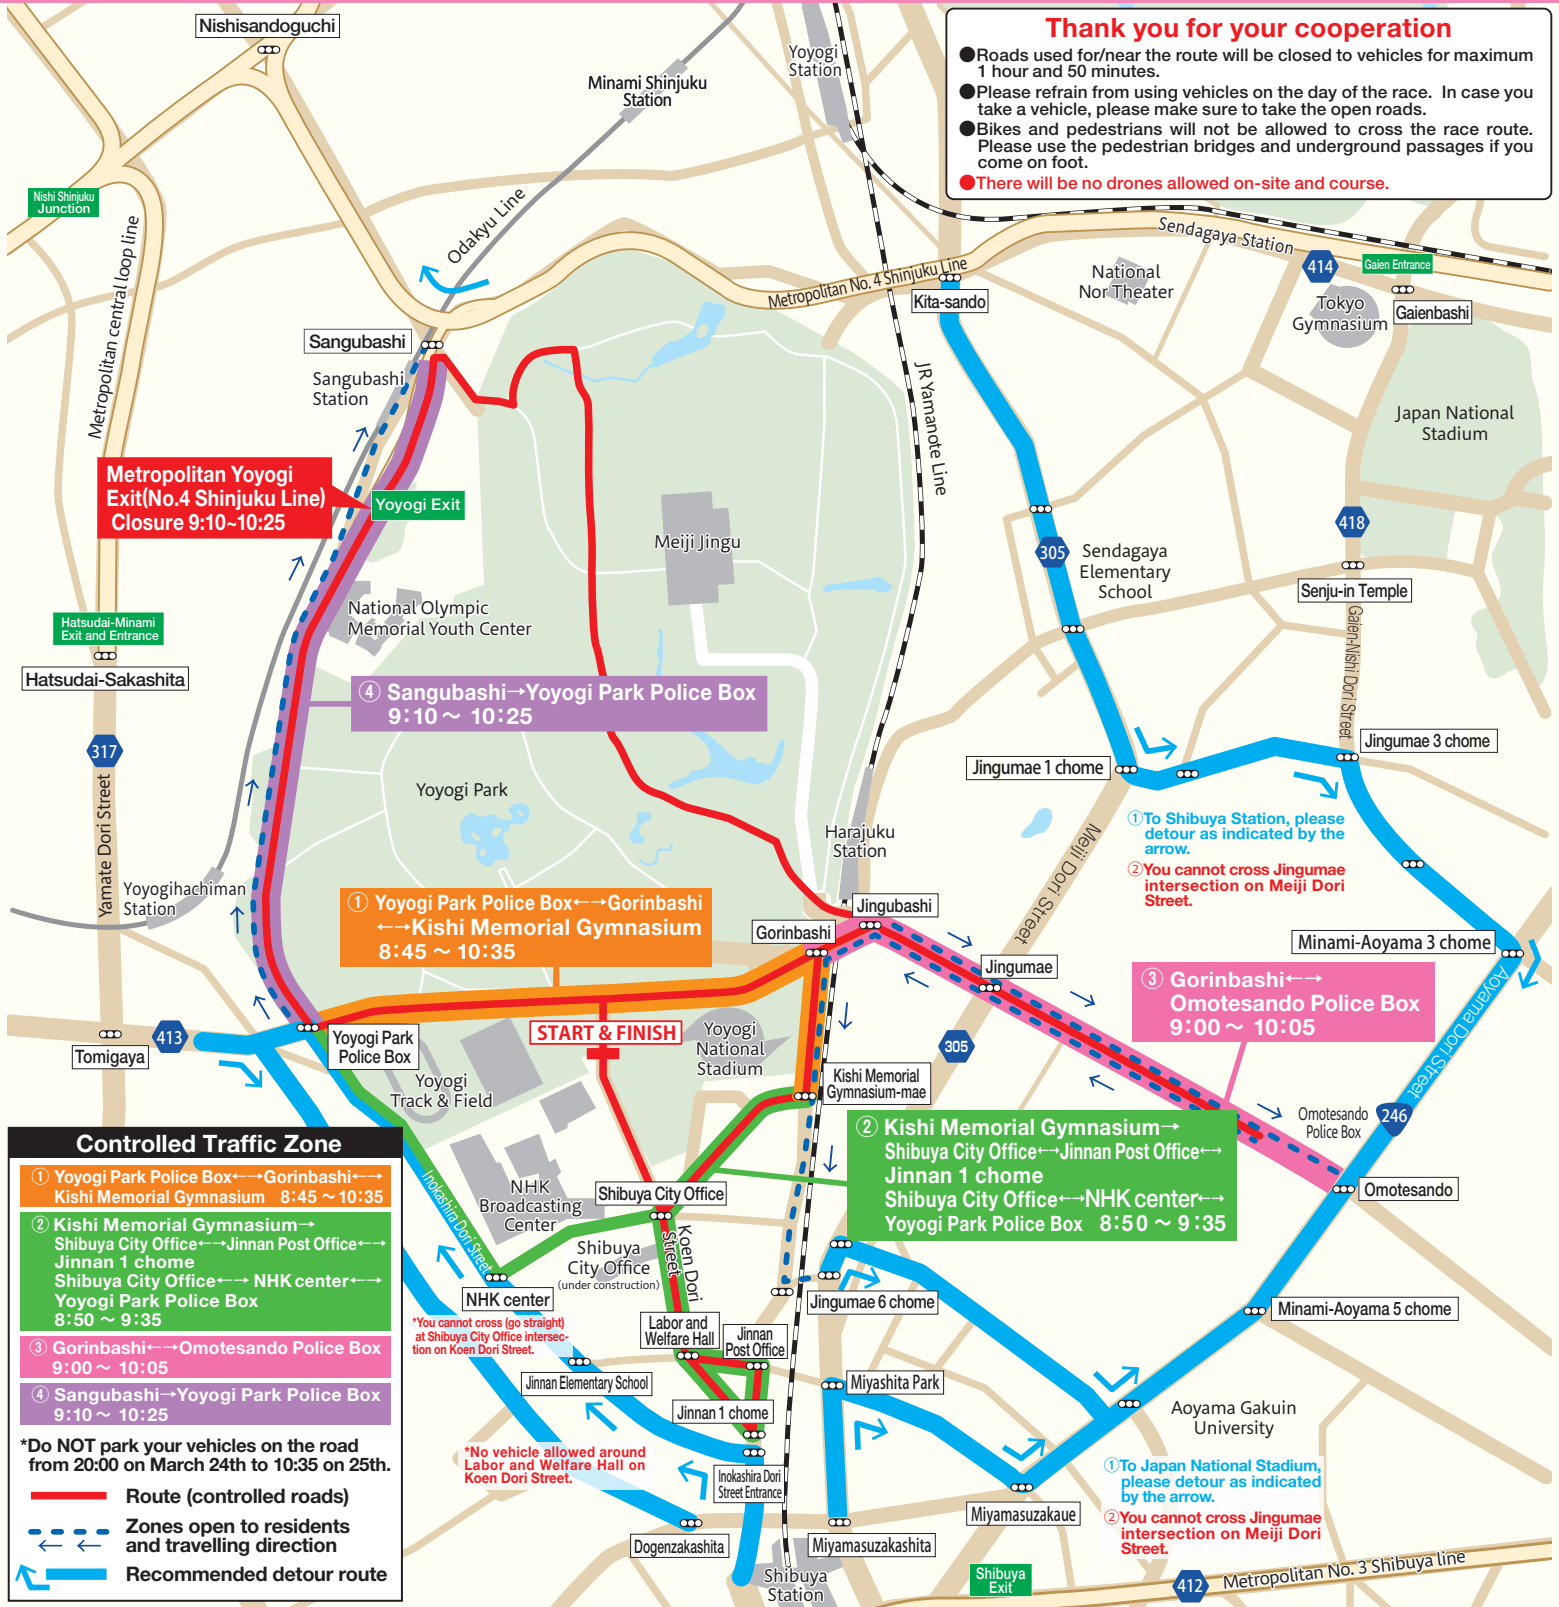

NOTICE : Traffic Control

Road Closure **8:45 AM-10:35 AM**

*The hours listed is an estimate and may change due to race situation. Thank you for your cooperation and understanding.

Thank you for your cooperation

- Roads used for/near the route will be closed to vehicles for maximum 1 hour and 50 minutes.
- Please refrain from using vehicles on the day of the race. In case you take a vehicle, please make sure to take the open roads.
- Bikes and pedestrians will not be allowed to cross the race route. Please use the pedestrian bridges and underground passages if you come on foot.
- There will be no drones allowed on-site and course.

Controlled Traffic Zone

- ① Yoyogi Park Police Box ↔ Gorinbashi ↔ Kishi Memorial Gymnasium 8:45 ~ 10:35
- ② Kishi Memorial Gymnasium → Shibuya City Office ↔ Jinnan Post Office ↔ Jinnan 1 chome → Shibuya City Office ↔ NHK center → Yoyogi Park Police Box 8:50 ~ 9:35
- ③ Gorinbashi ↔ Omotesando Police Box 9:00 ~ 10:05
- ④ Sangubashi → Yoyogi Park Police Box 9:10 ~ 10:25

*Do NOT park your vehicles on the road from 20:00 on March 24th to 10:35 on 25th.

- Route (controlled roads)
- - - Zones open to residents and travelling direction
- Recommended detour route

For inquiries, please contact: