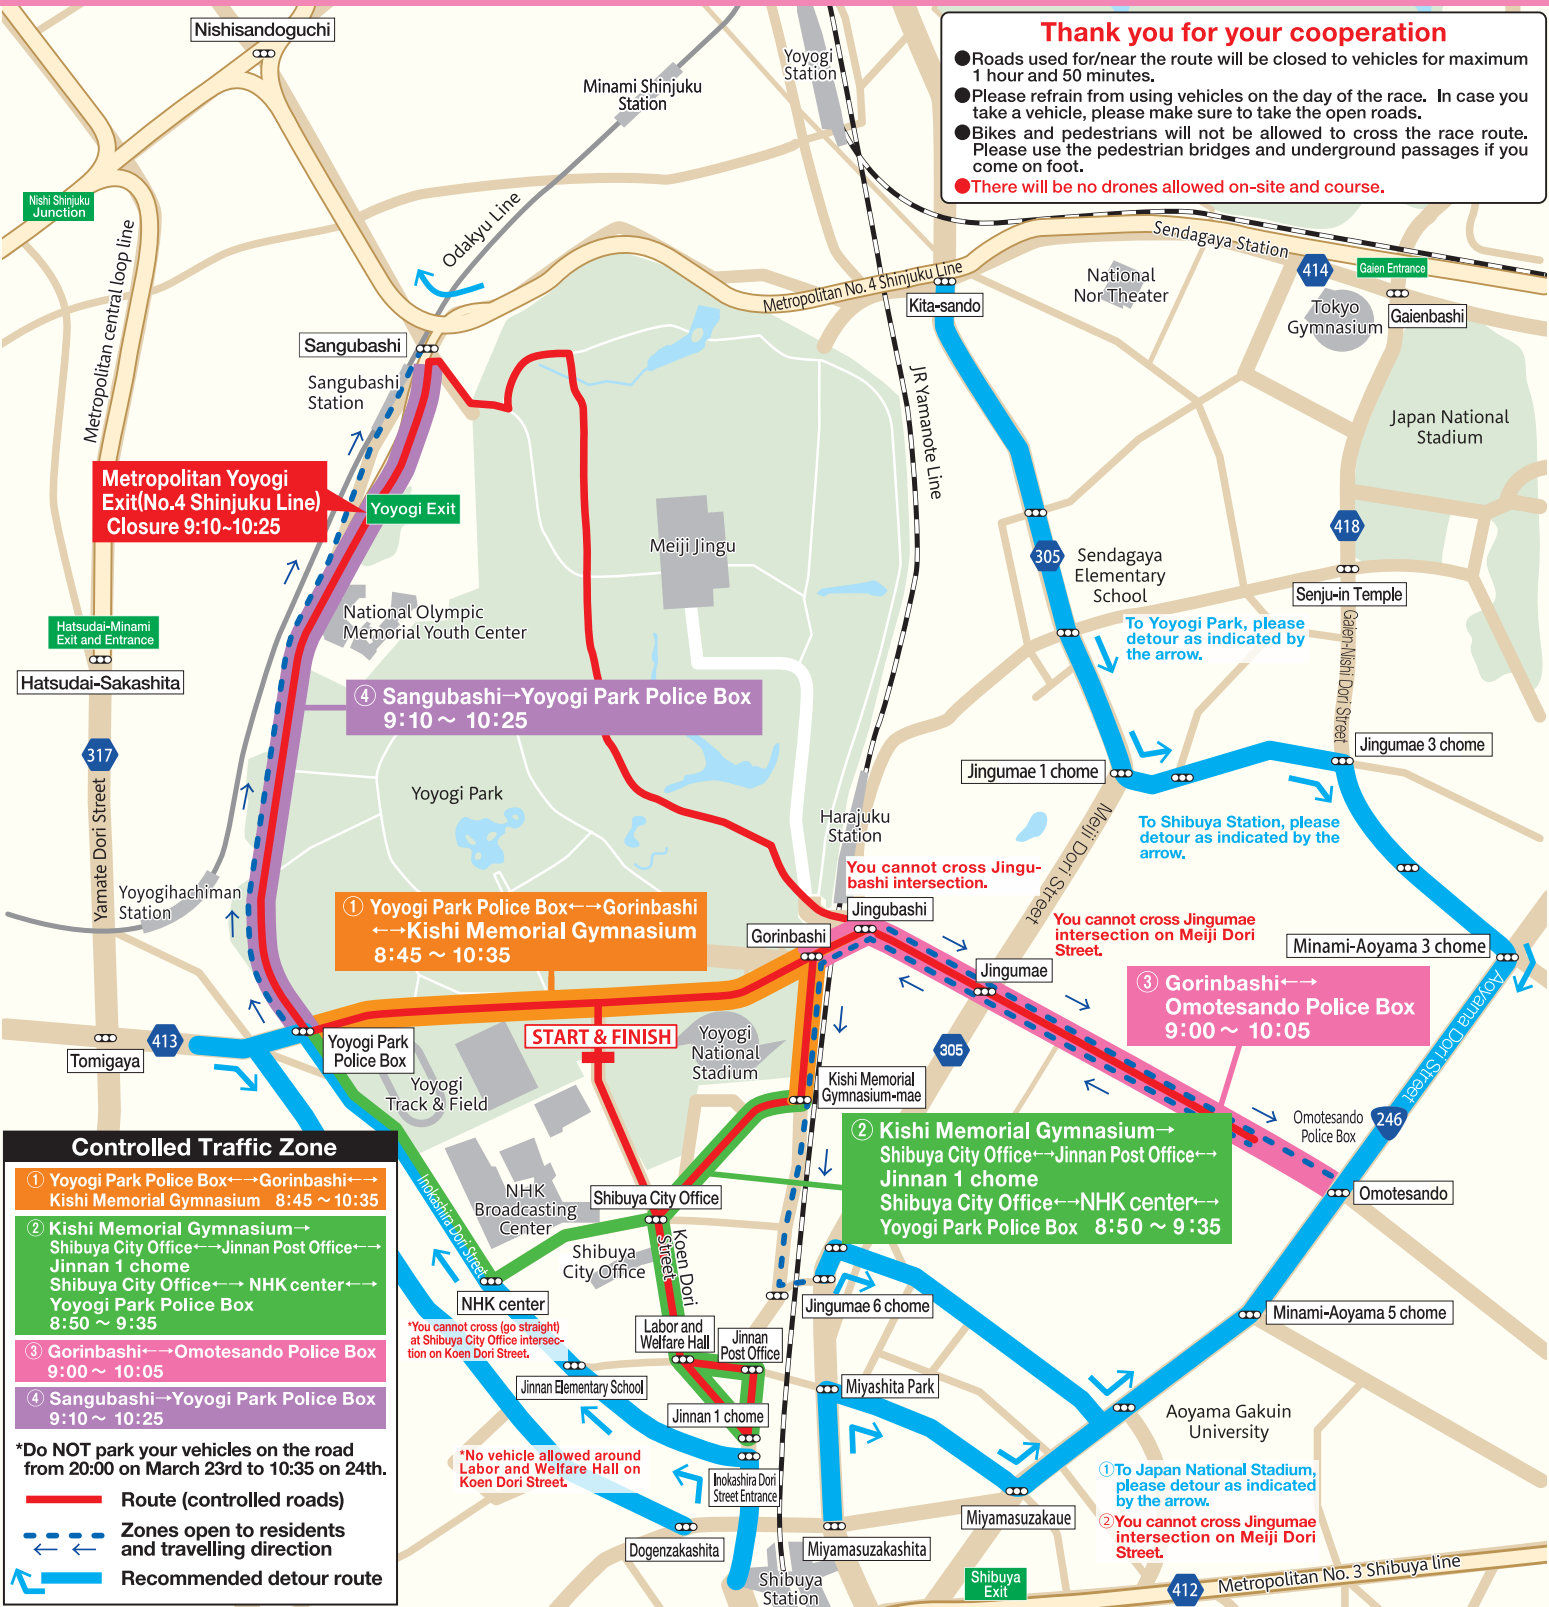

NOTICE : Traffic Control

Road Closure **8:45 AM-10:35 AM**

*The hours listed is an estimate and may change due to race situation. Thank you for your cooperation and understanding.

Thank you for your cooperation

- Roads used for/near the route will be closed to vehicles for maximum 1 hour and 50 minutes.
- Please refrain from using vehicles on the day of the race. In case you take a vehicle, please make sure to take the open roads.
- Bikes and pedestrians will not be allowed to cross the race route. Please use the pedestrian bridges and underground passages if you come on foot.
- There will be no drones allowed on-site and course.

Controlled Traffic Zone

- ① Yoyogi Park Police Box ↔ Gorinbashi ↔ Kishi Memorial Gymnasium 8:45 ~ 10:35
- ② Kishi Memorial Gymnasium ↔ Shibuya City Office ↔ Jinnan Post Office ↔ Jinnan 1 chome ↔ NHK center ↔ Yoyogi Park Police Box 8:50 ~ 9:35
- ③ Gorinbashi ↔ Omotesando Police Box 9:00 ~ 10:05
- ④ Sangubashi ↔ Yoyogi Park Police Box 9:10 ~ 10:25

*Do NOT park your vehicles on the road from 20:00 on March 23rd to 10:35 on 24th.

- Route (controlled roads)
- Zones open to residents and travelling direction
- Recommended detour route

*You cannot cross (go straight) at Shibuya City Office intersection on Koen Dori Street.